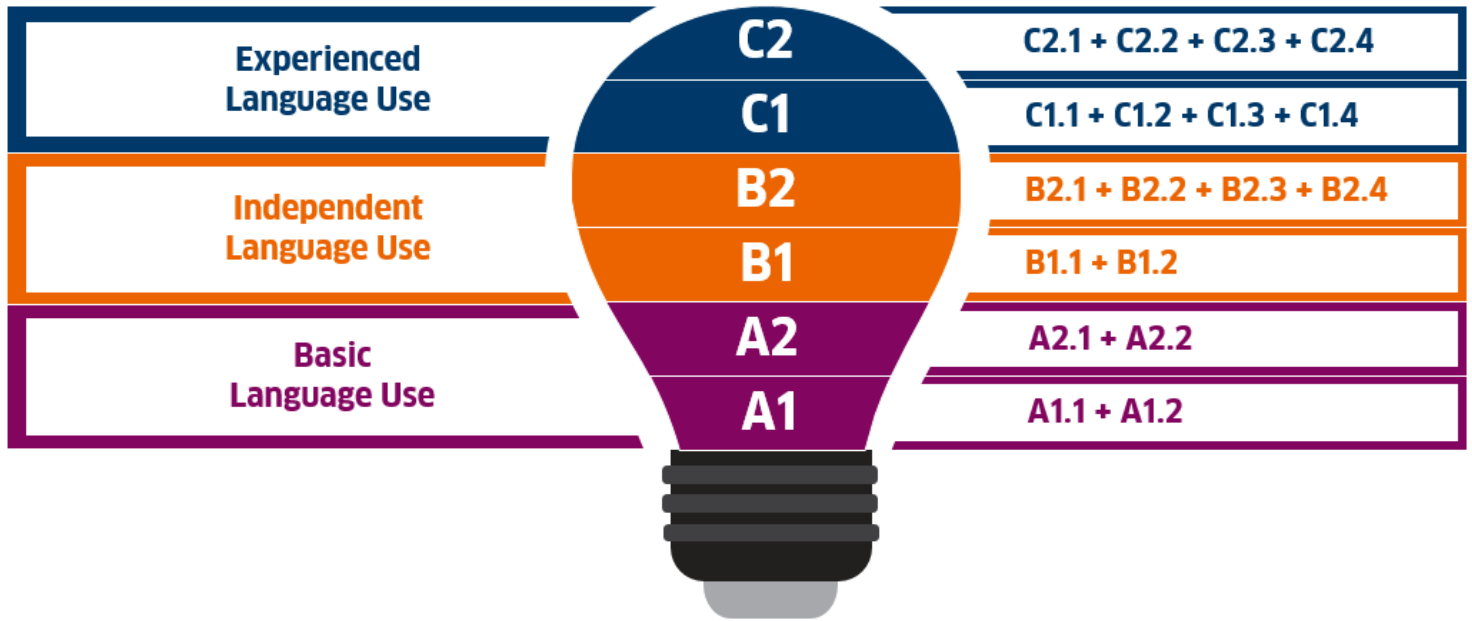

LANGUAGE AND CLASS LEVEL