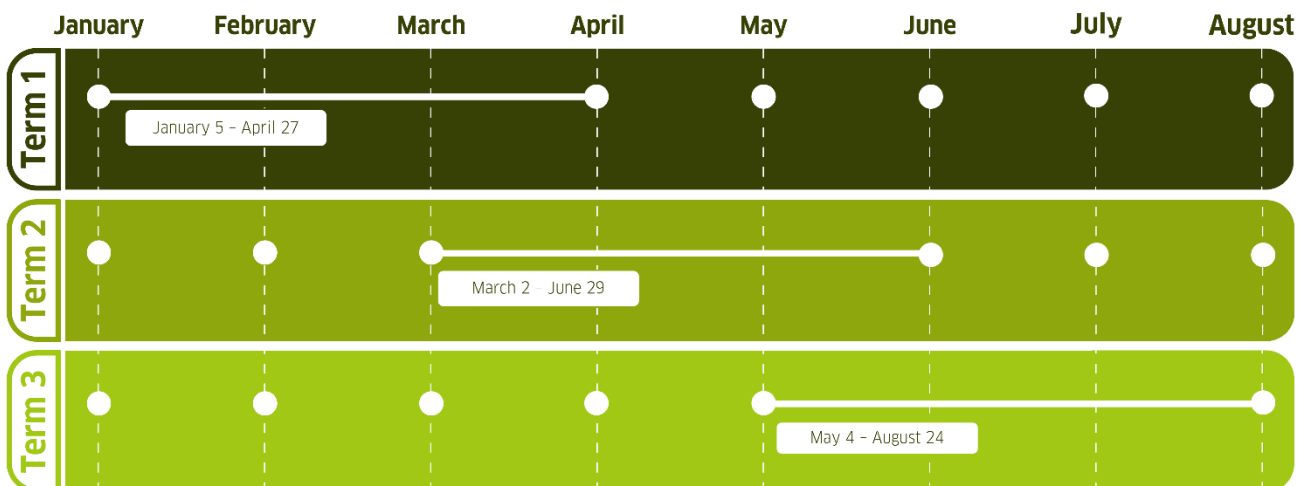

#### KIDS CHILDREN'S COURSE (5-7 YO)

Saturday

14:00-15:30 PM

#### JUNIOR CHILDREN'S COURSES (8-12 YO)

Saturday

14:00-15:45 PM

**IDR 3.400.000**

**IDR 3.300.000**

\*\*TU: Teaching Unit (@45 minutes)  
Textbooks are excluded in the course fee.