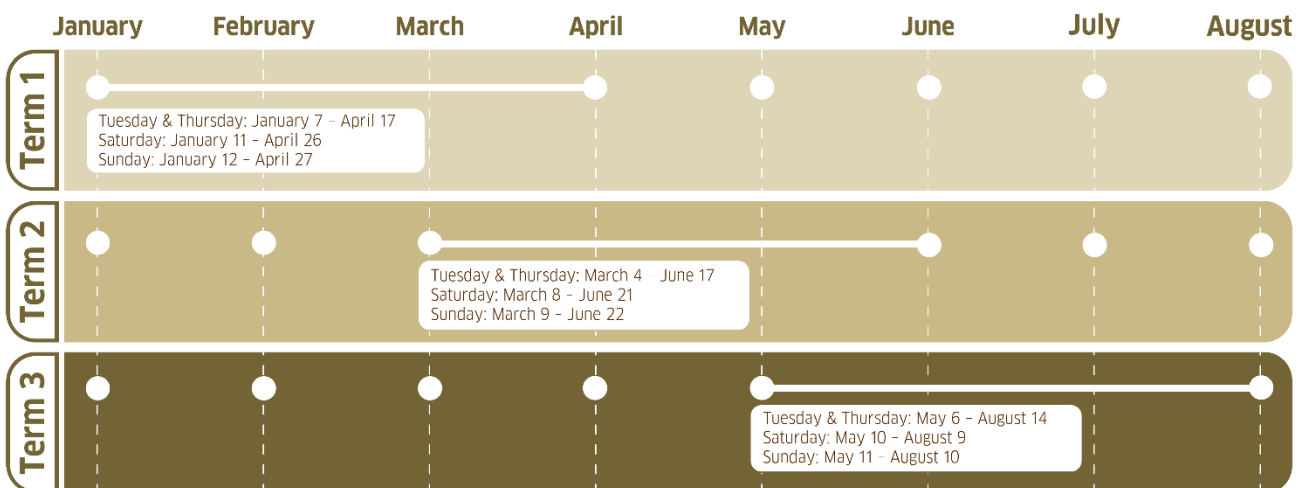

### ONLINE / OFFLINE / HYBRID

**SATURDAY**  
**8 AM-1:30 PM**

**SATURDAY**  
**2-7:15 PM**

**SUNDAY**  
**8:30 AM-2 PM**

**IDR 4.300.000**

**TUESDAY + THURSDAY**  
**6:30-9 PM**

**IDR 4.150.000**

\*\*TU: Teaching Unit (@45 minutes)  
Textbooks are excluded in the course fee.

# YOUR COURSE SELECTION

Courses for adults (start from 16 years of age)