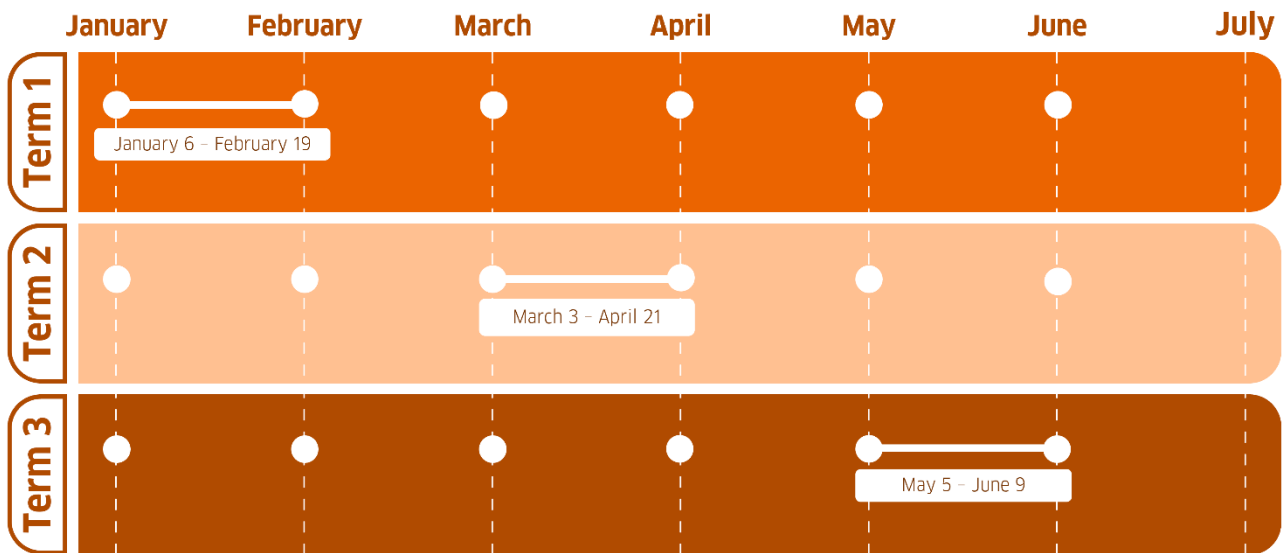

YOUR COURSE SELECTION

Courses for adults (start from 16 years of age)

INTENSIVE COURSE 72 TU*, 6 WEEKS

The moderate pace of learning and evening course times allow students, college students, and professionals to join this course. Learn in a group with your tutor and supported by Goethe-Institut's learning platform.

ONLINE / OFFLINE / HYBRID

MONDAY + WEDNESDAY + FRIDAY

5:30-9 PM

IDR 4.050.000

**TU: Teaching Unit (@45 minutes)
Textbooks are excluded in the course fee.