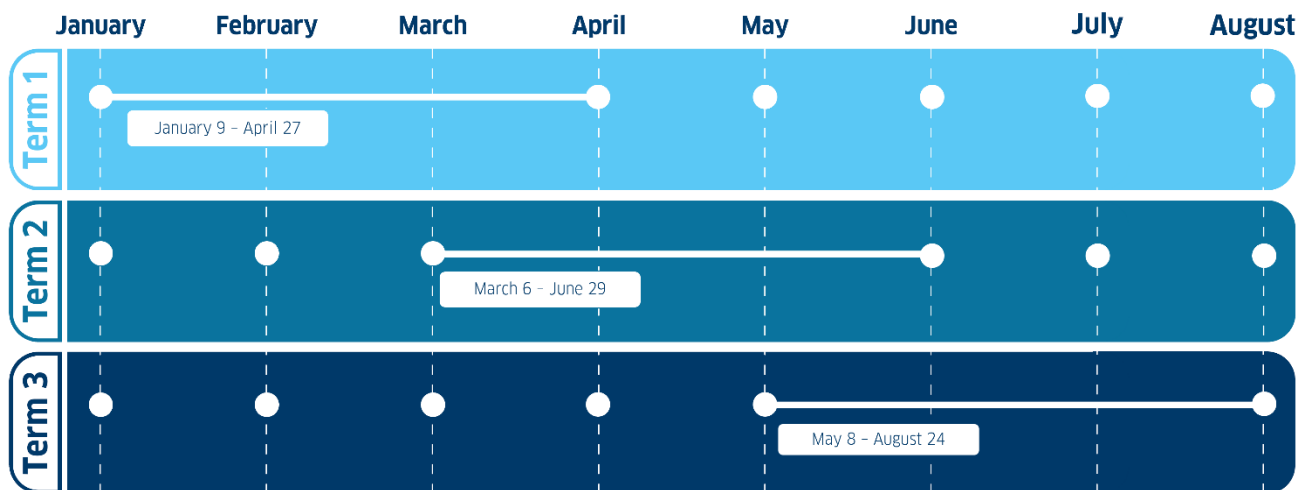

YOUR COURSE SELECTION

Course for children and teenagers

COURSE FOR TEENAGERS 73 TU*, 14 WEEKS

Specially designed for age group 13-16 years old. Speaking, reading, listening, writing and grammar are linked in a meaningful way, quickly familiarizing the young learners with the German language.

Offered in a convenient format that combines online and offline.

ONLINE & OFFLINE

ONLINE SESSION

Thursday
4:30-6 PM

OFFLINE SESSION

Sunday
9-11:45 AM

IDR 4.300.000

**TU: Teaching Unit (@45 minutes)
Textbooks are excluded in the course fee.