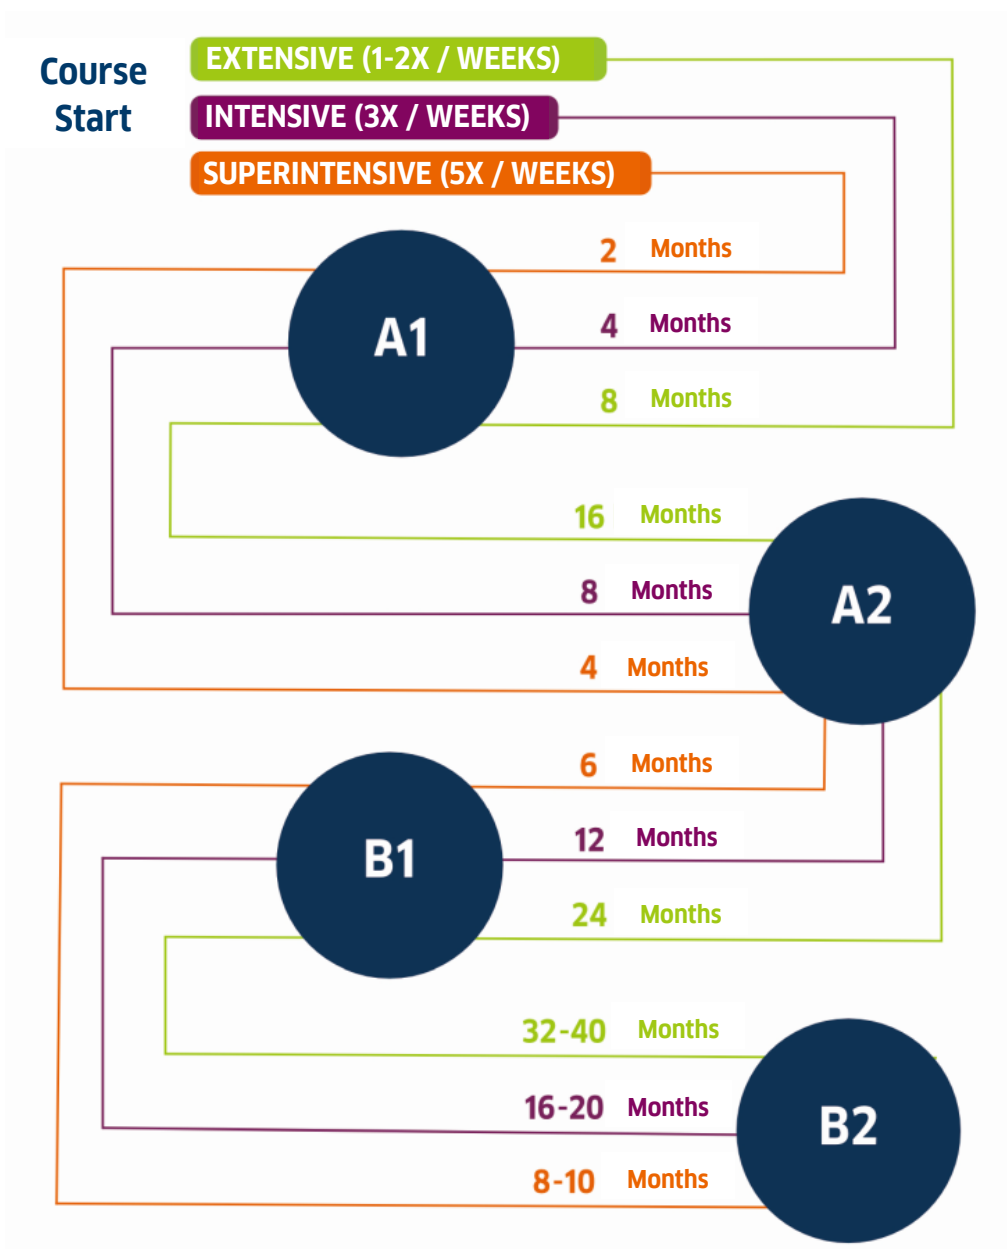

### ONLINE / OFFLINE

**MONDAY - FRIDAY** OFFLINE, 6 WEEKS  
**8 AM-12:30 PM** (MON-THU)  
**8-11:30 AM** (FRI)

**MONDAY - FRIDAY** ONLINE, 7 WEEKS  
**8-11:30 AM** (MON-FRI)

**IDR 7.250.000**

\*\*TU: Teaching Unit (@45 minutes)  
Textbooks are excluded in the course fee.

# LANGUAGE AND CLASS LEVEL

The level scheme and plan are best relevant for courses for adults