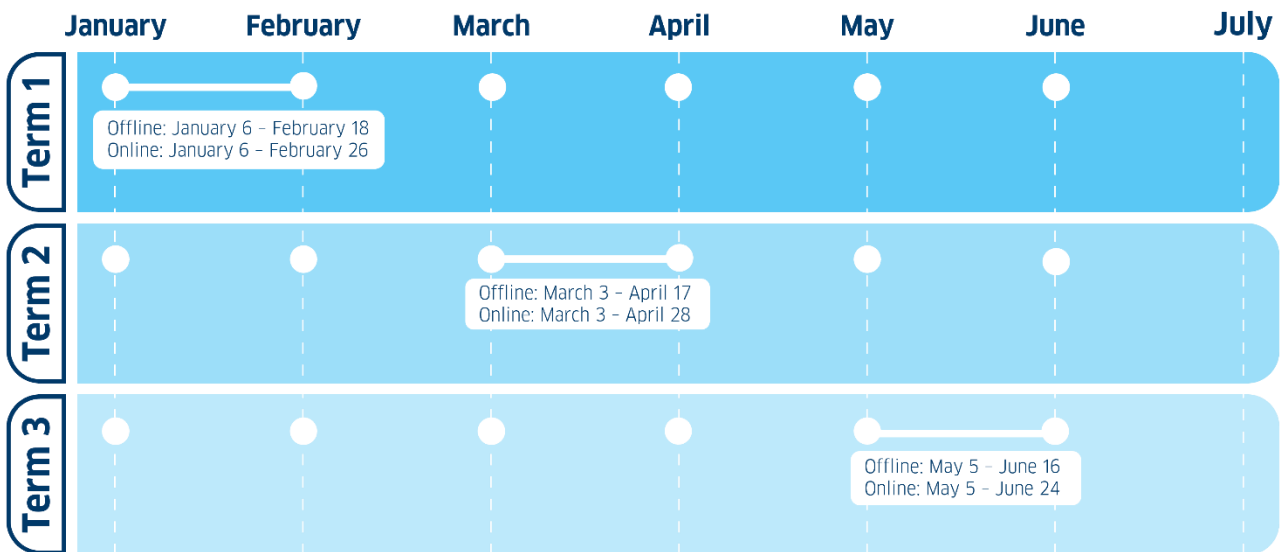

YOUR COURSE SELECTION

Courses for adults (start from 16 years of age)

SUPERINTENSIVE COURSE 140 TU*

Ideal for those who want to focus on learning German at a fast and intense pace. Learn in a group with your tutor and supported by Goethe-Institut's learning platform.

ONLINE / OFFLINE

MONDAY - FRIDAY OFFLINE, 6 WEEKS
8 AM-12:30 PM (MON-THU)
8-11:30 AM (FRI)

MONDAY - FRIDAY ONLINE, 7 WEEKS
8-11:30 AM (MON-FRI)

IDR 7.250.000

**TU: Teaching Unit (@45 minutes)
Textbooks are excluded in the course fee.